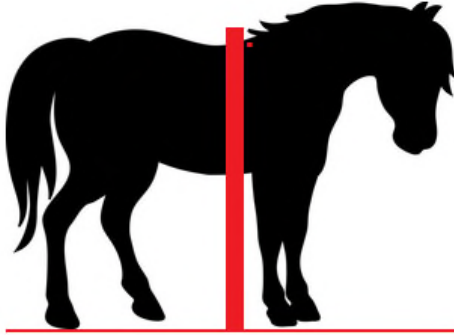

International Curly Horse Org/ NACHR

322 Tulie Gate Rd, Tularosa, NM 88352 USA
office@curlyhorses.org ichocurlyhorses.org

Rec'd	By
Pd	
Issued	

Application for Curly Miniature Category

Miniature Horse Measurement-
Horse standing level on a flat level surface, measure a straight line from last mane hair root to floor. Measure in inches.